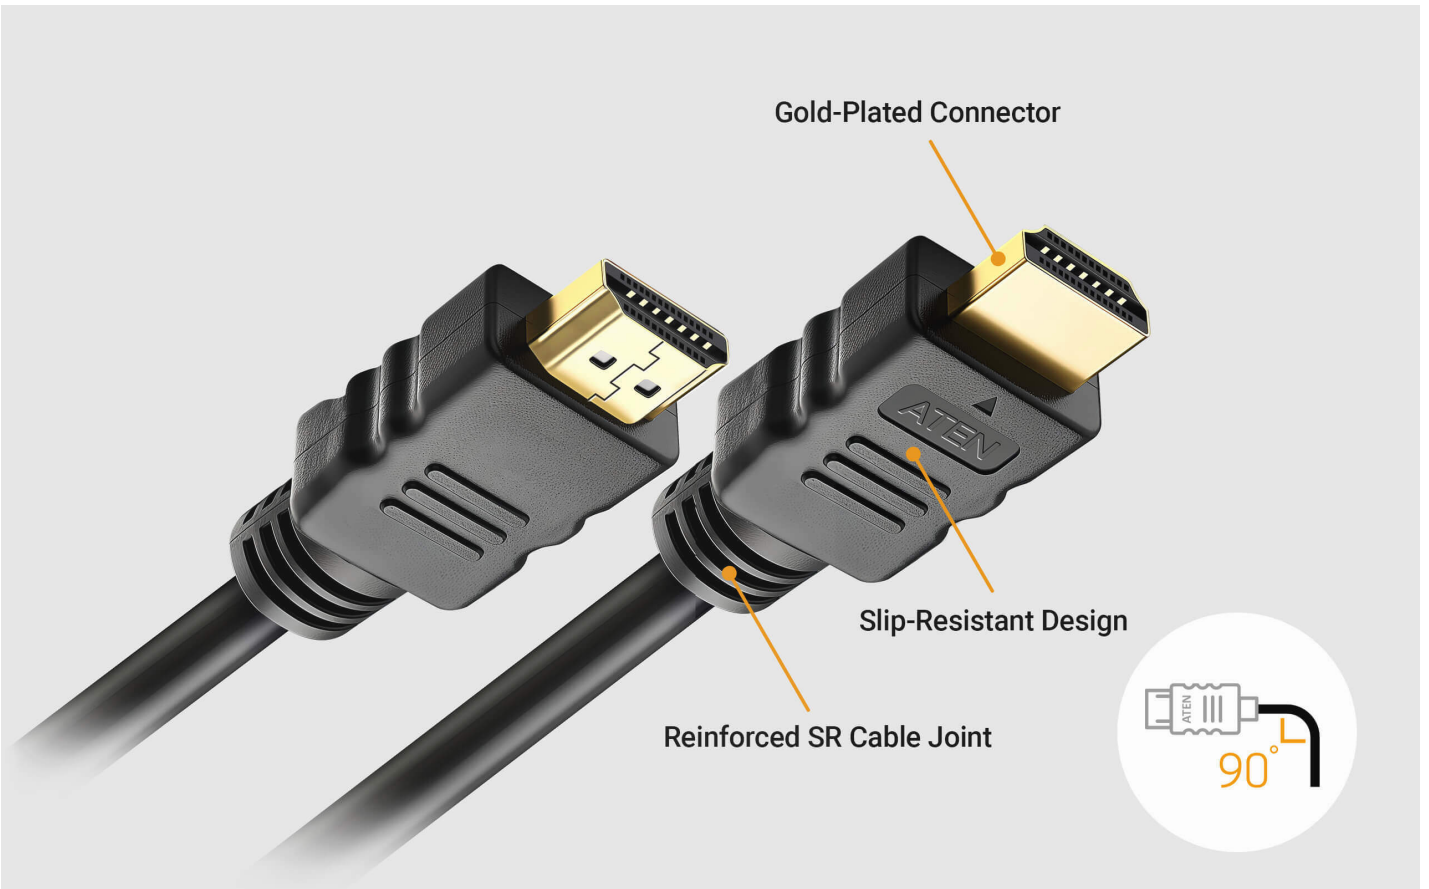

Industry-Proven Quality, Detail-Oriented Craftsmanship