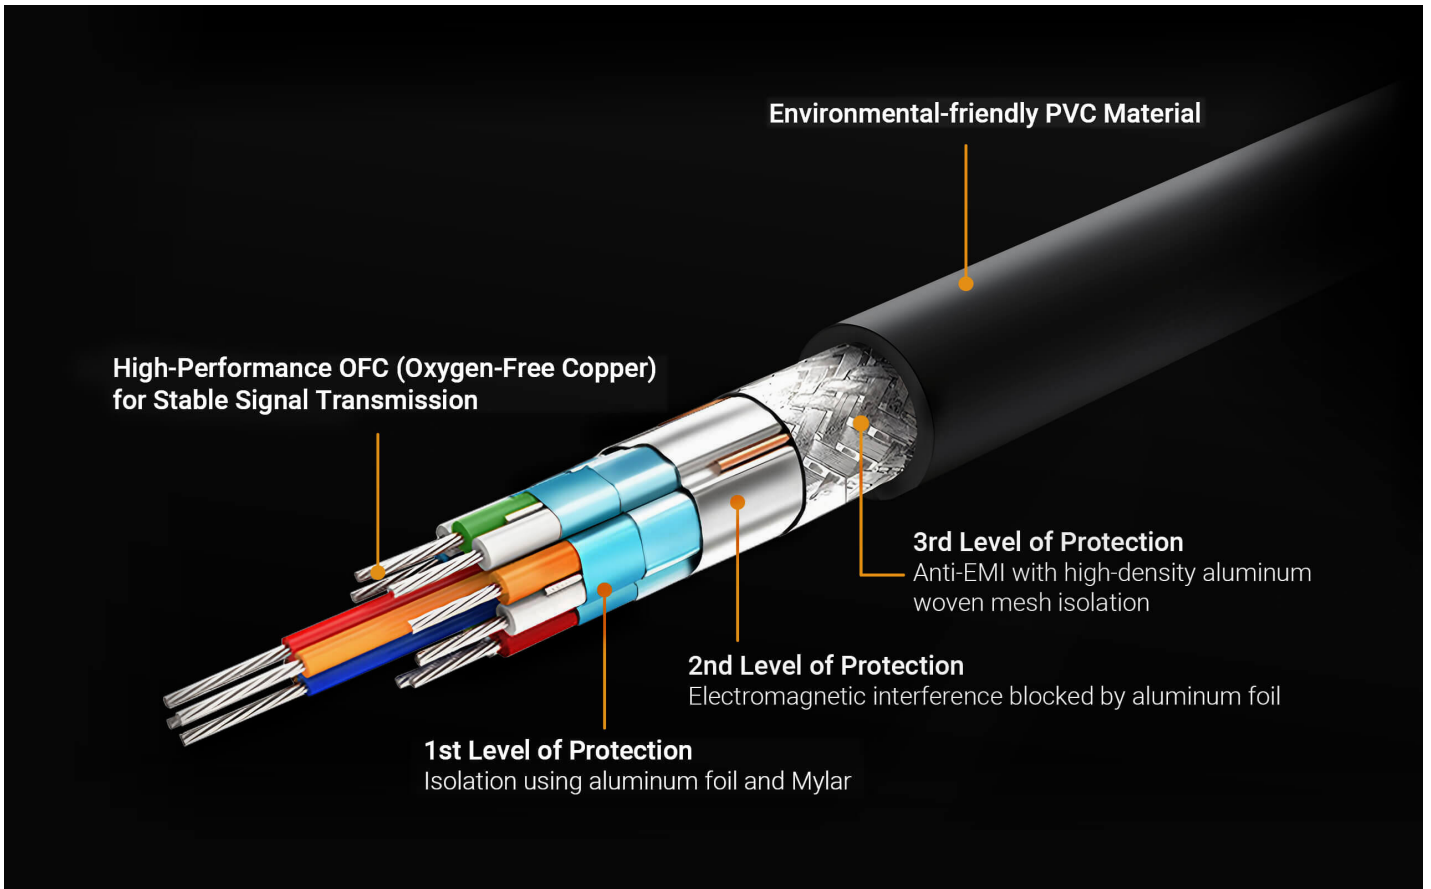

TV Box

Gaming

Source Device

Industry-Proven Quality, Detail-Oriented Craftsmanship

ATEN Optimum Cable Quality Assurance

- Expertly crafted, superior-quality HDMI cable
- Reliably stable performance in electromagnetic environments
- Robust product durability for frequent hot-plugging