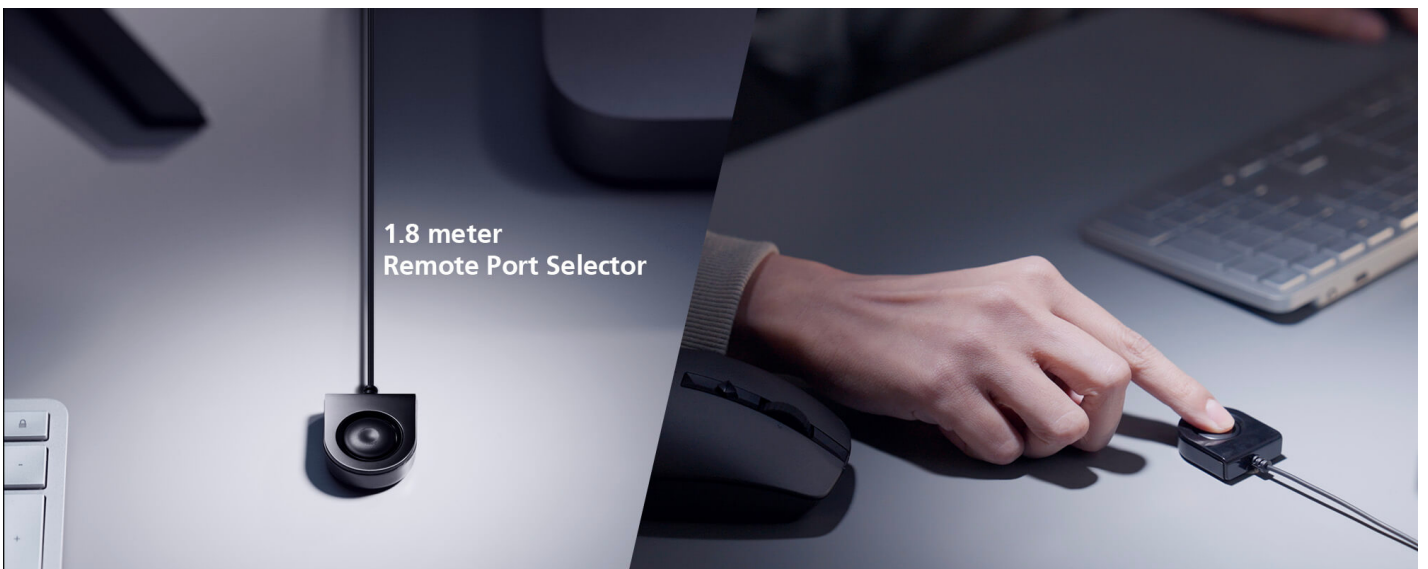

## 2 PCs Share One Set of Keyboard, Mouse and Monitor

Supercharge your productivity with the compact **CS22HF HDMI Cable KVM Switch**, and get started with multitasking across different platforms. With one set of keyboard, mouse and monitor, one click is all it takes to take control of either of your computers and enjoy stunning Full HD resolution for crisp, clear visuals for any desktop task. Installation is as easy as plug-n-play connections via USB and HDMI, and the CS22HF's patented all-in-one design (cables + KVM) further transforms your desk into a neat and tidy workspace that you can immerse in all day long with comfort.

**Switch as Quick as One Touch**

The 1.8-meter remote port selector can be flexibly located, allowing quick and straightforward switching between 2 computers from anywhere on the desktop.

**Plug-n-Play Peripheral Sharing**