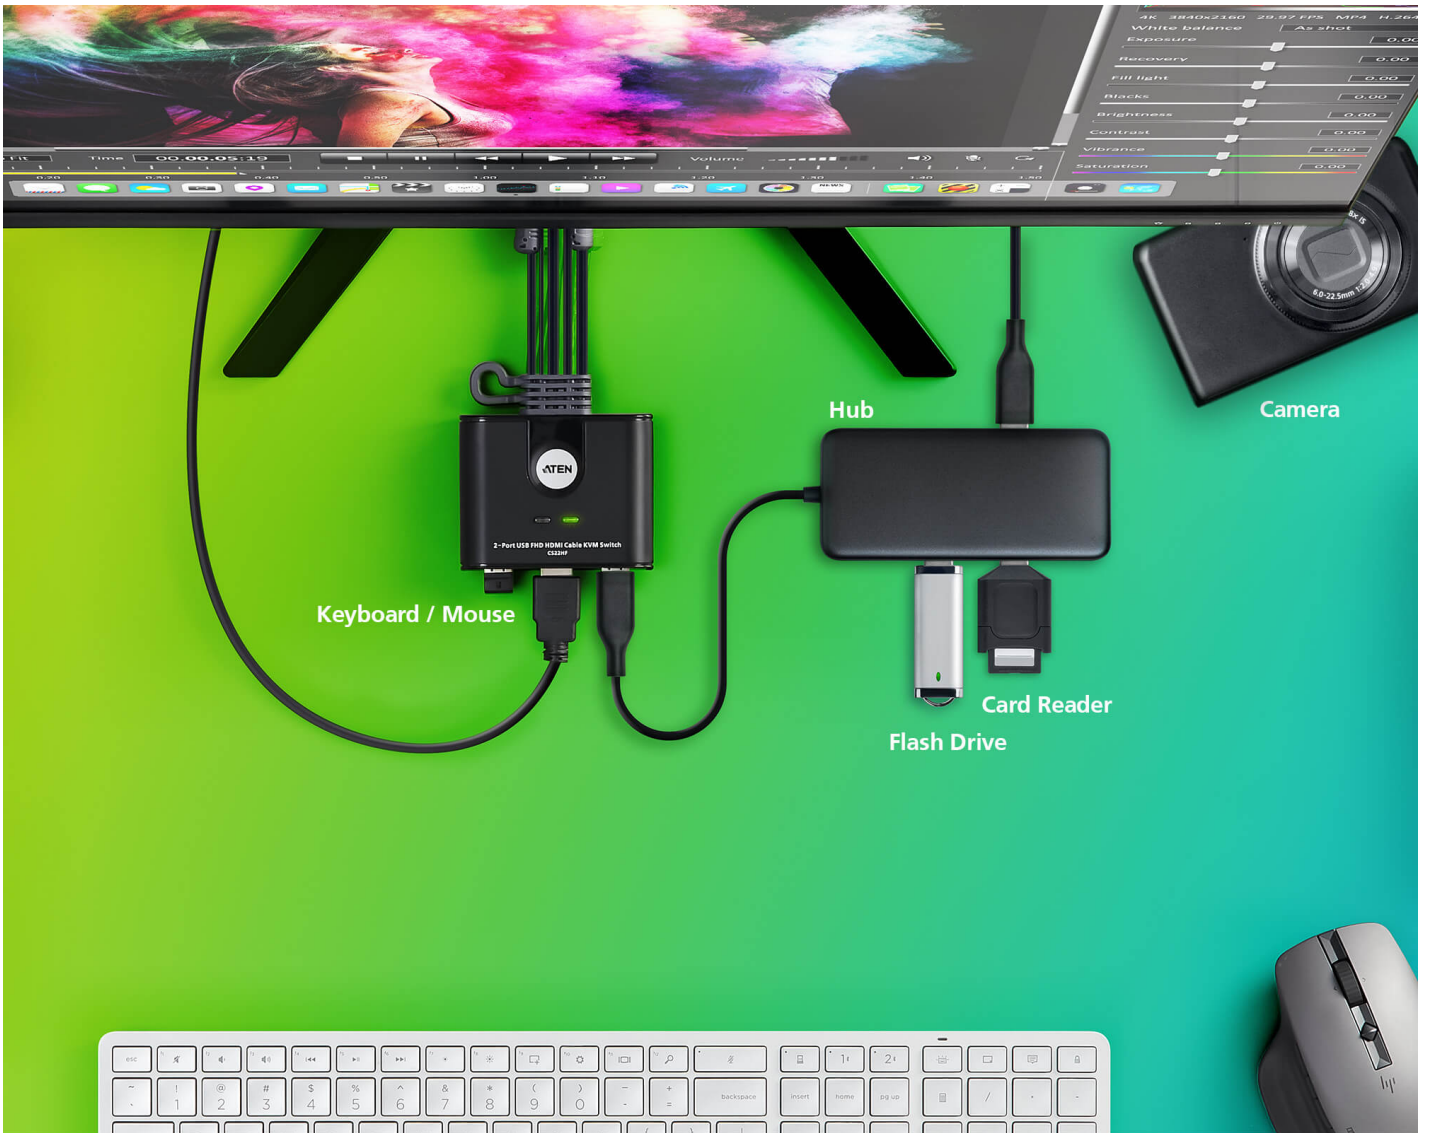

Keyboard / Mouse

Hub

Camera

Card Reader
Flash Drive