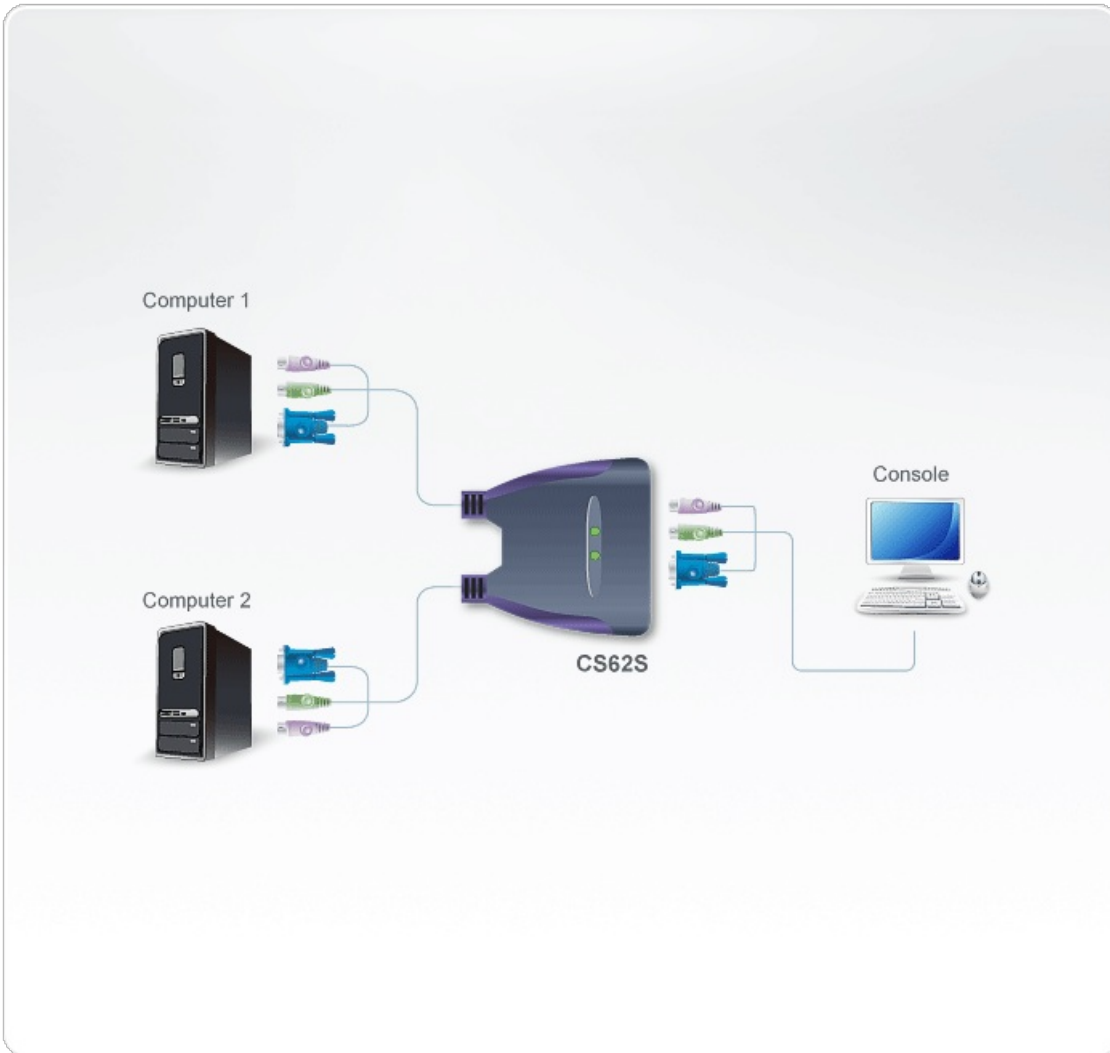

Diagram

ATEN International Co., Ltd.

3F., No.125, Sec. 2, Datong Rd., Sijhih District., New Taipei City 221, Taiwan
Phone: 886-2-8692-6789 Fax: 886-2-8692-6767
www.aten.com E-mail: marketing@aten.com

© Copyright 2015 ATEN® International Co., Ltd.
ATEN and the ATEN logo are trademarks of ATEN International Co., Ltd.
All rights reserved. All other trademarks are the property of their
respective owners.