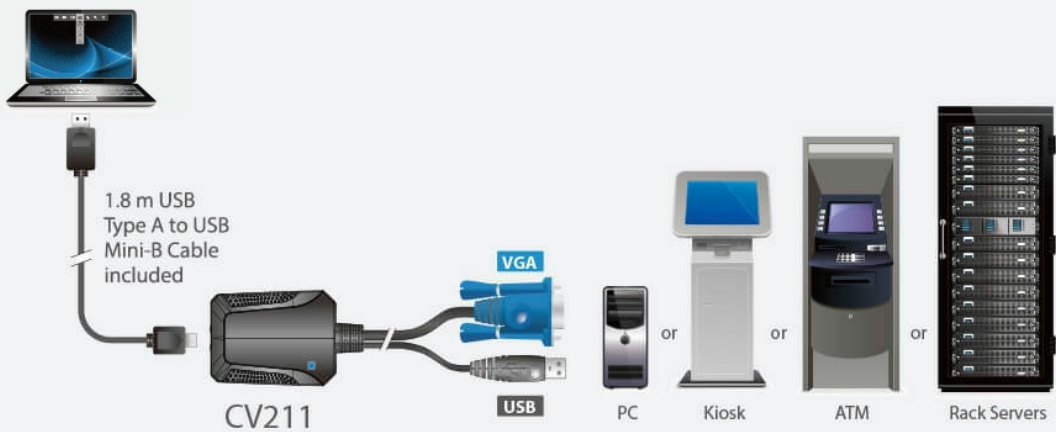

Diagram

Local Usage

Connect CV211 directly to the target server/system from your laptop and troubleshoot with ease.

Remote usage

Connect CV211 to the target server from your laptop to collaborate with remote colleagues, or allow troubleshooting by remote engineers via remote access software.