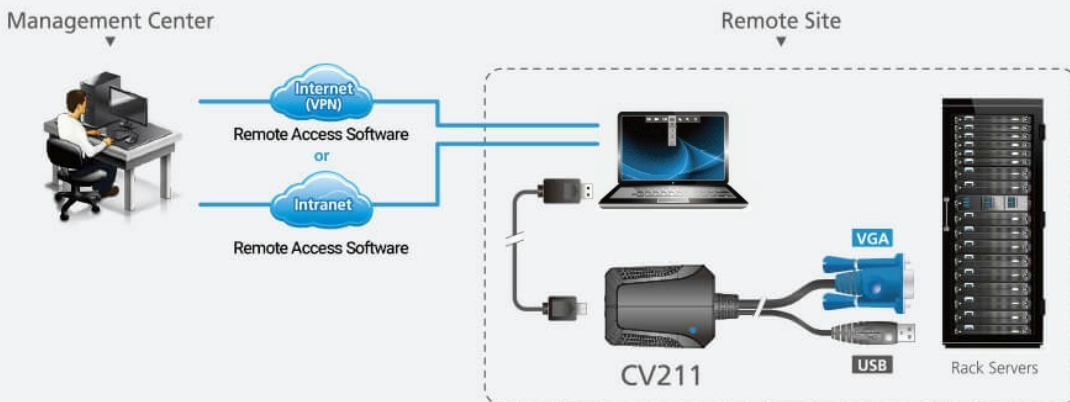

ATEN International Co., Ltd.

3F., No.125, Sec. 2, Datong Rd., Sijhih District., New Taipei City 221, Taiwan
Phone: 886-2-8692-6789 Fax: 886-2-8692-6767
www.aten.com E-mail: marketing@aten.com