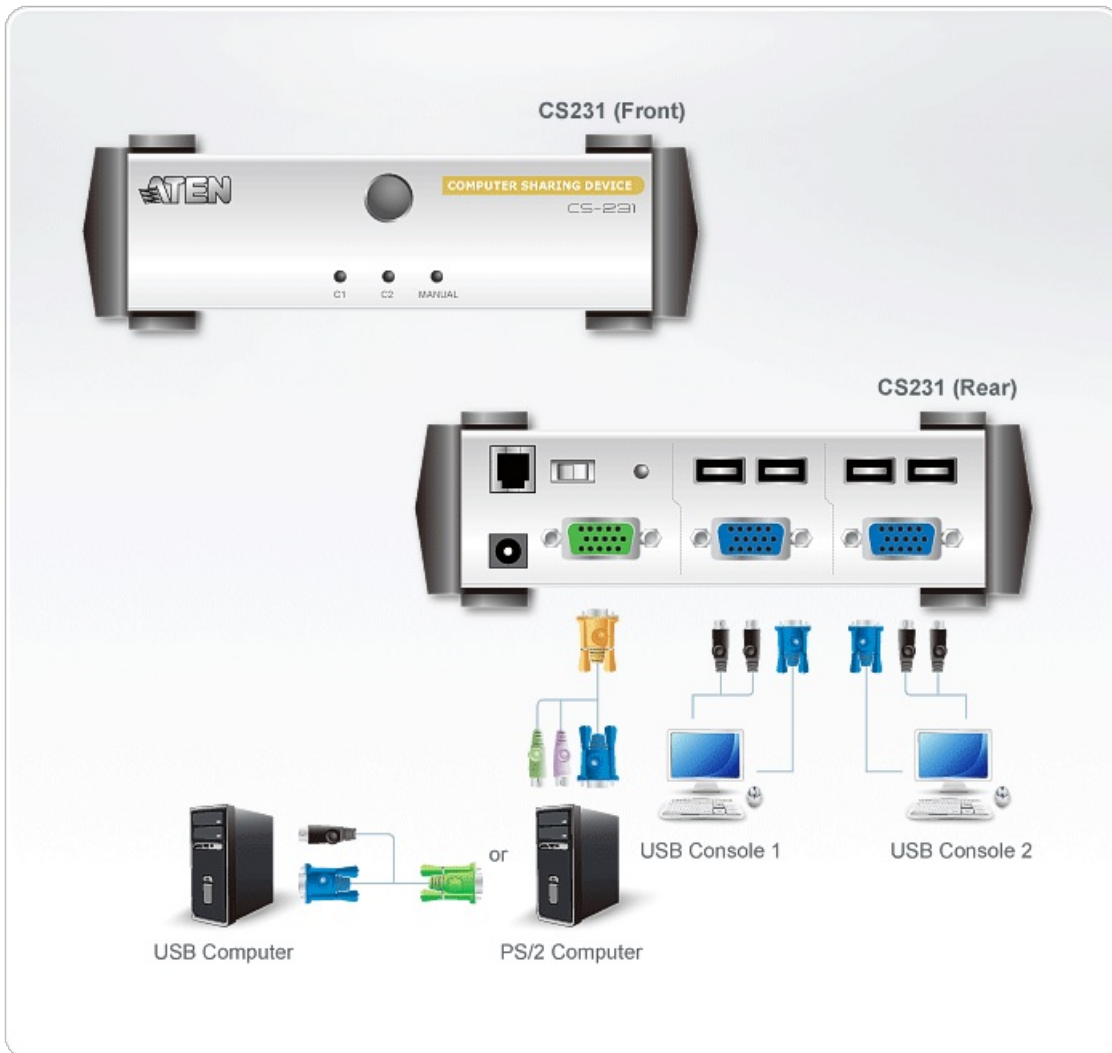

Diagram

ATEN International Co., Ltd.

3F., No.125, Sec. 2, Datong Rd., Sijhih District., New Taipei City 221, Taiwan
Phone: 886-2-8692-6789 Fax: 886-2-8692-6767
www.aten.com E-mail: marketing@aten.com

© Copyright 2015 ATEN® International Co., Ltd.
ATEN and the ATEN logo are trademarks of ATEN International Co., Ltd.
All rights reserved. All other trademarks are the property of their
respective owners.