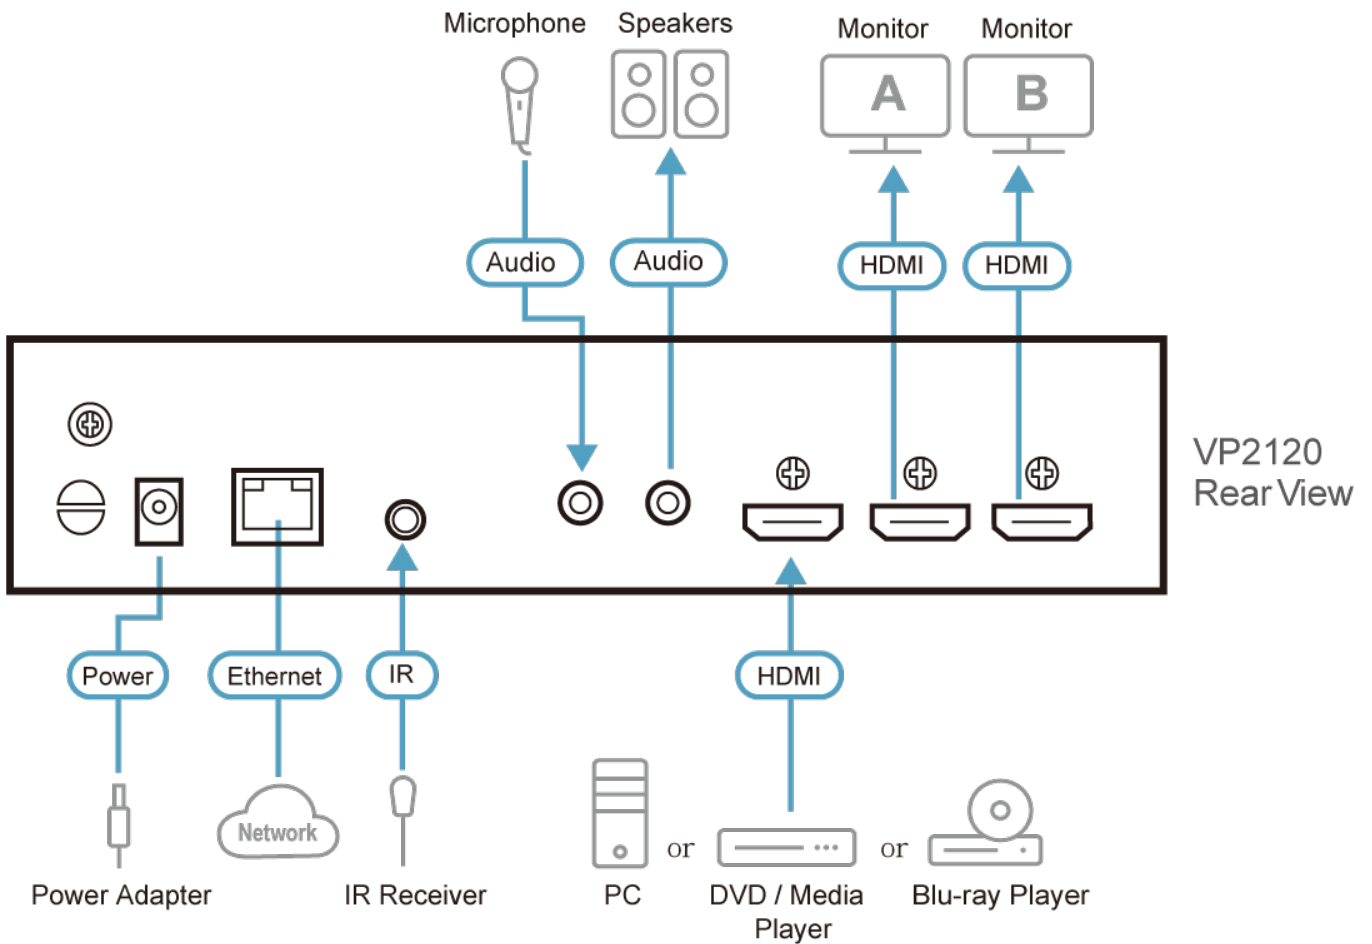

Diagram

► Diagram

ATEN International Co., Ltd.

3F., No.125, Sec. 2, Datong Rd., Sijhih District., New Taipei City 221, Taiwan
Phone: 886-2-8692-6789 Fax: 886-2-8692-6767
www.aten.com E-mail: marketing@aten.com