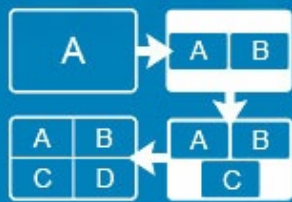

Simultaneous Bi-directional Multistreaming

Expedite collaboration with bi-directional content streaming among 4 participants simultaneously. Click the "Start Sharing" button to stream-in presentation content from your laptop or mobile device, or "Go Live" to stream-out presentation content in real-time to participants located in different rooms or separate floors.

Quad View Flexibility with Auto Layout

The built-in multi-view mode allows up to 4 streamed-in sources to be displayed in quad view on a single screen, and can dynamically adjust its layout according to the number of sources available. Participants can select a streaming-in source to enlarge and make full-screen, enhancing the flexibility of spontaneous presentation adjustments to meet the needs of fast-moving discussions.

Auto Layout

Enlarge Content

Real-time Whiteboard Annotation

The Whiteboard facilitates discussions by enabling multiple participants to take notes and make annotations on any file in real-time. It provides an intuitive experience by featuring text input, pencil, and image uploads, as well as drag-and-drop and enlarge functions. Whiteboard contents can be saved and shared for efficient post-meeting follow-up.

• Brilliant AV Routing

- One HDMI input and dual HDMI outputs plus 4 bi-directional streaming with matrix display support
- Seamless Switching between streamed-in sources for fast idea exchange
- Scaler – features a video scaling function to convert input resolutions to the optimum display resolutions
- Audio DSP – mixes Mic input and HDMI input for HDMI or audio output
- HDMI audio de-embedding support