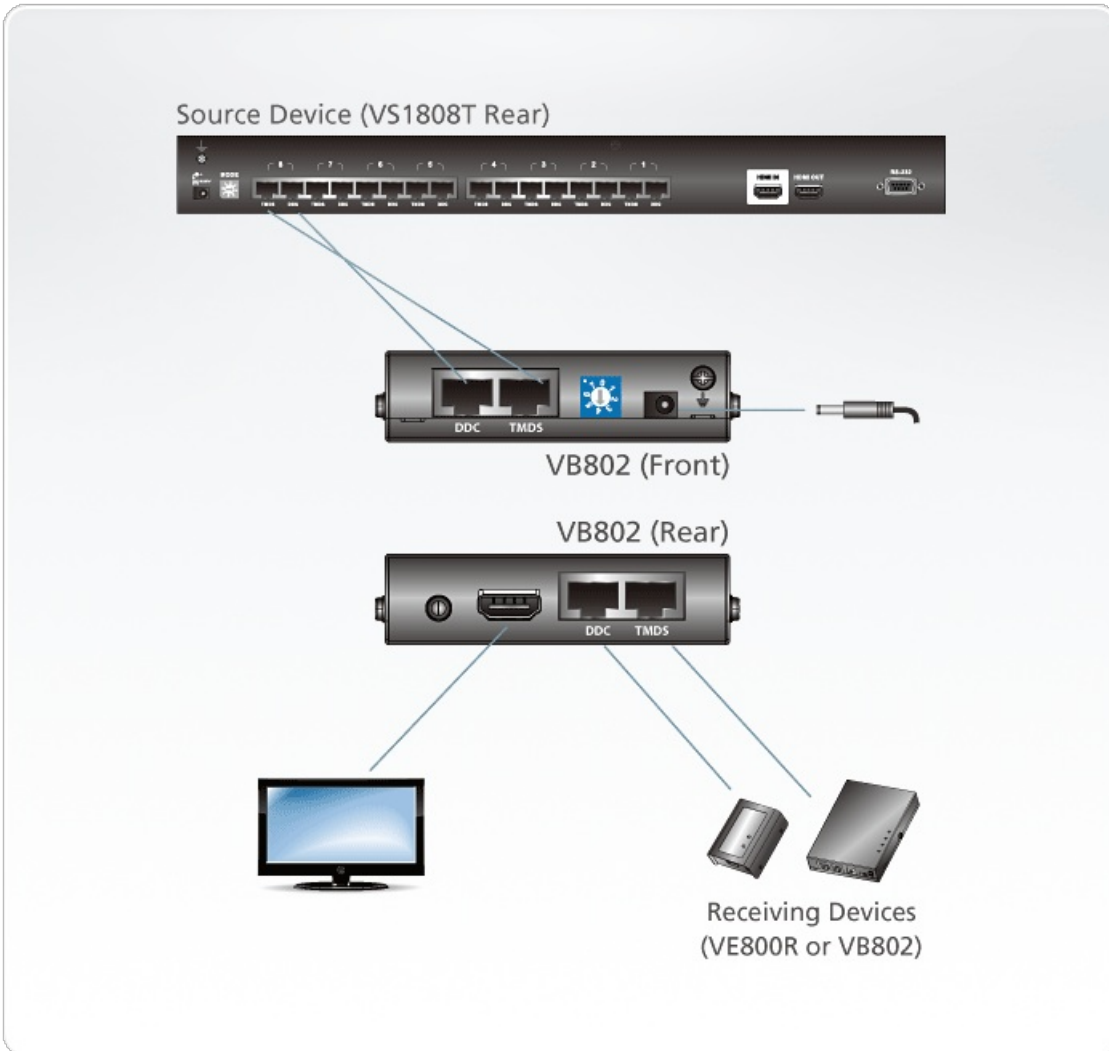

Diagram

ATEN International Co., Ltd.

3F., No.125, Sec. 2, Datong Rd., Sijhih District., New Taipei City 221, Taiwan
Phone: 886-2-8692-6789 Fax: 886-2-8692-6767
www.aten.com E-mail: marketing@aten.com

© Copyright 2015 ATEN® International Co., Ltd.
ATEN and the ATEN logo are trademarks of ATEN International Co., Ltd.
All rights reserved. All other trademarks are the property of their
respective owners.