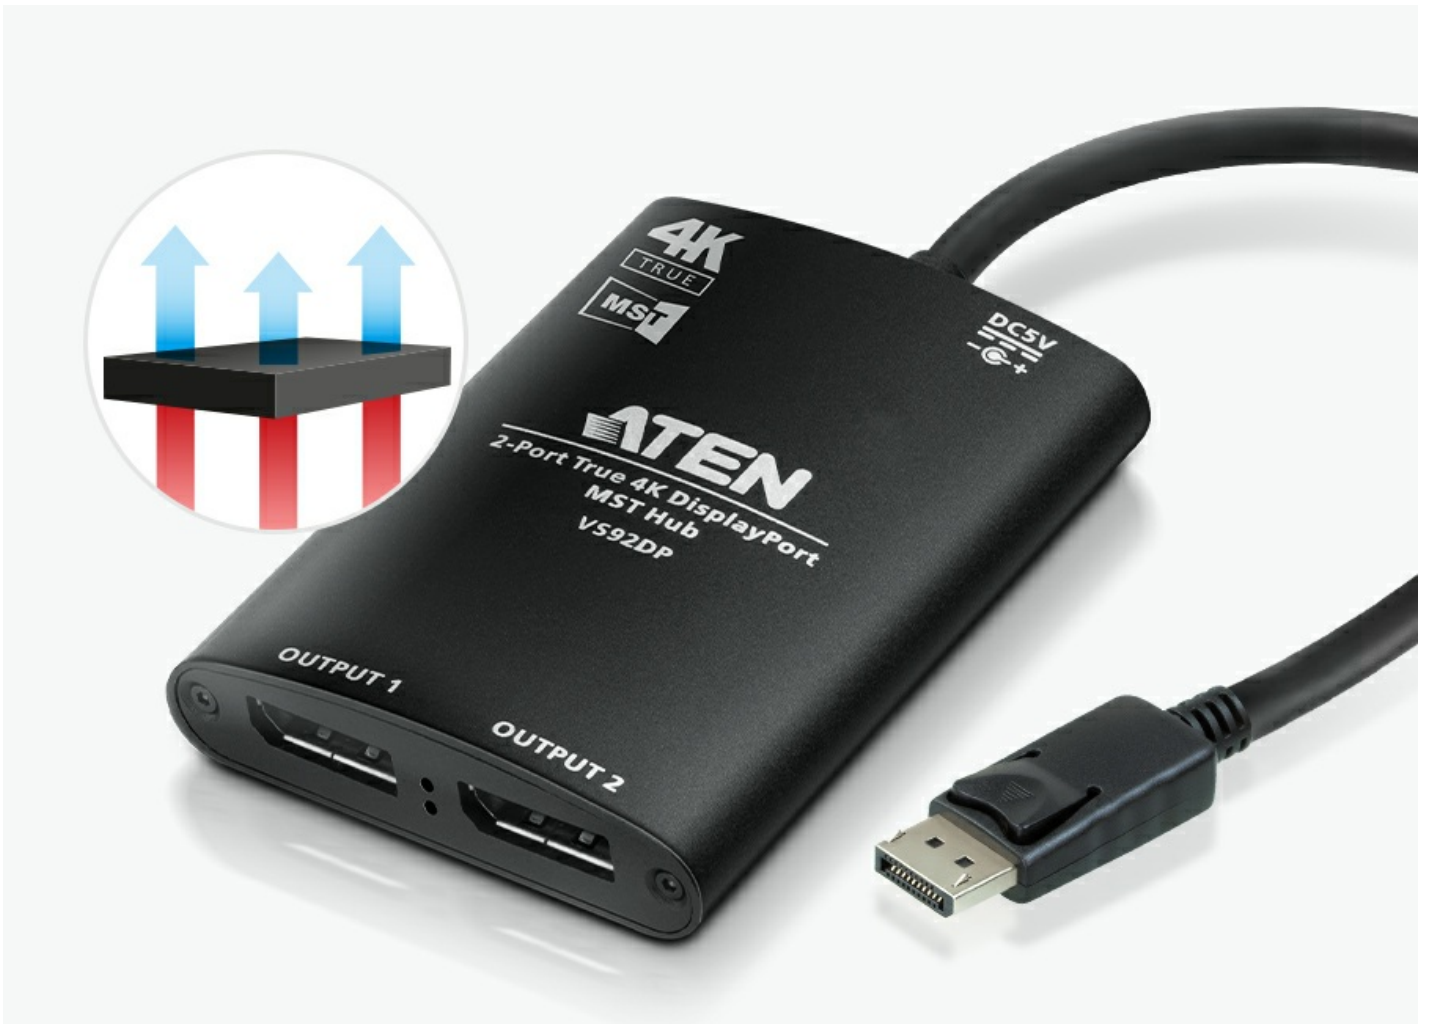

# 2-Port True 4K DisplayPort MST Hub

21.6 Gbps

**HDCP  
1.3**

Aluminum  
Housing

**dts-HD** **DOLBY**  
Master Audio **TRUEHD**

**PLUGANDPLAY**

**Easily share hi-res content with MST Mirror Mode**

With the advanced technology of the VS92DP, you can effortlessly distribute true 4K content to two displays simultaneously for a seamless viewing experience.

Up to 4.6 m @4K30 under MST mode (\*Tested with ATEN [2L-7D04DP](#) and NVIDIA GTX1060 graphic card)

**Easy to carry for those on-the-go**

VS92DP is small enough to be carried in the palm of your hand easily but is sturdy thanks to its robust aluminum housing. Its compact size makes it a perfect addition for on-the-go work.

**Durable quality for non-stop signal transmission**

The aluminum housing not only facilitates heat dissipation to significantly increase system stability for long-term use but also ensures optimal performance, extends the device's lifespan, and makes for smoother operation.

## Talk to Our Experts

If you prefer to have ATEN contact you, please complete the form and a representative will be in touch with you shortly

---

**Features**

Designed with a cost effective, yet advanced DisplayPort MST solution in mind, the ATEN VS92DP 2-Port True 4K DisplayPort MST Hub allows the high-definition video to be transmitted to two different locations without losing quality. Productivity is enhanced with its feature that permits up to two displays to be connected to a Windows-based laptop / PC. Meanwhile, users can mirror the same image onto two displays or display independent content to each display for multitasking.